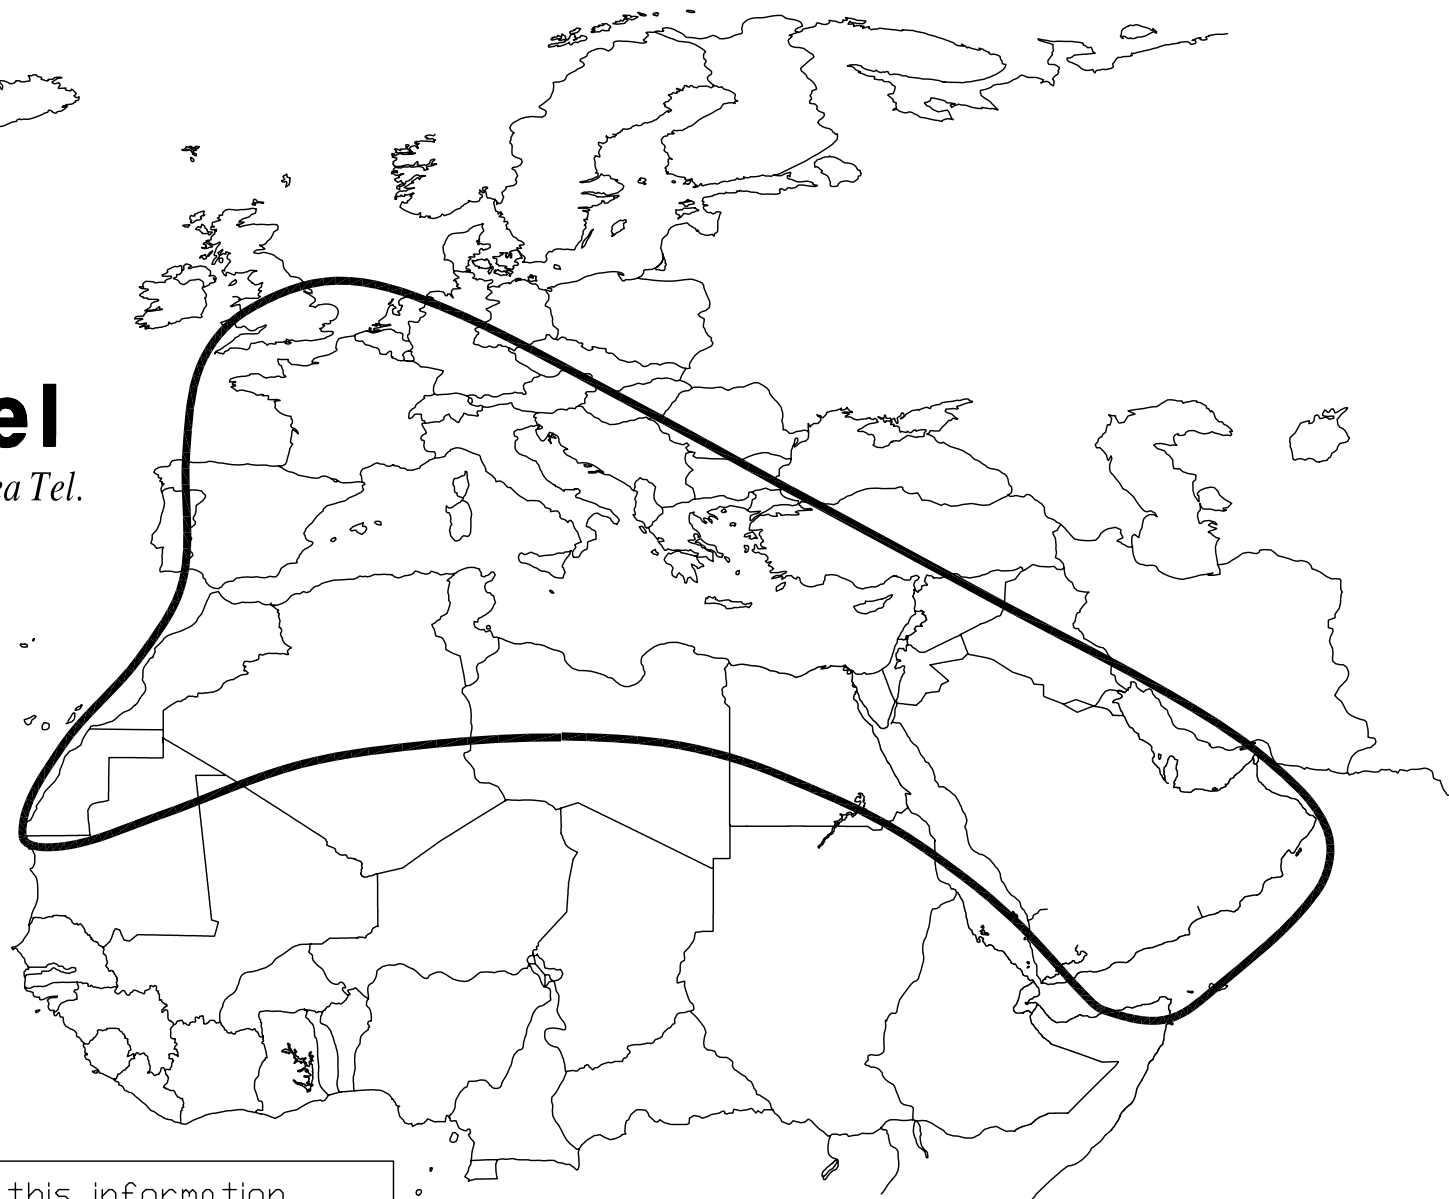

*Look to the leader. Look to Sea Tel.*

Please note that while this information is believed to be correct, Sea Tel has no control over actual satellite operation or footprint coverage. This coverage map is intended as a guide to reception and the actual coverage area and signal strength may vary. Also, signal strength and reception within the footprint may be affected by weather.

**Model: Coastal 24**  
**26.0E Arabsat 2D/3A**  
**Use Quad European Linear LNB**

Document No.: 124987-03  
Revision A