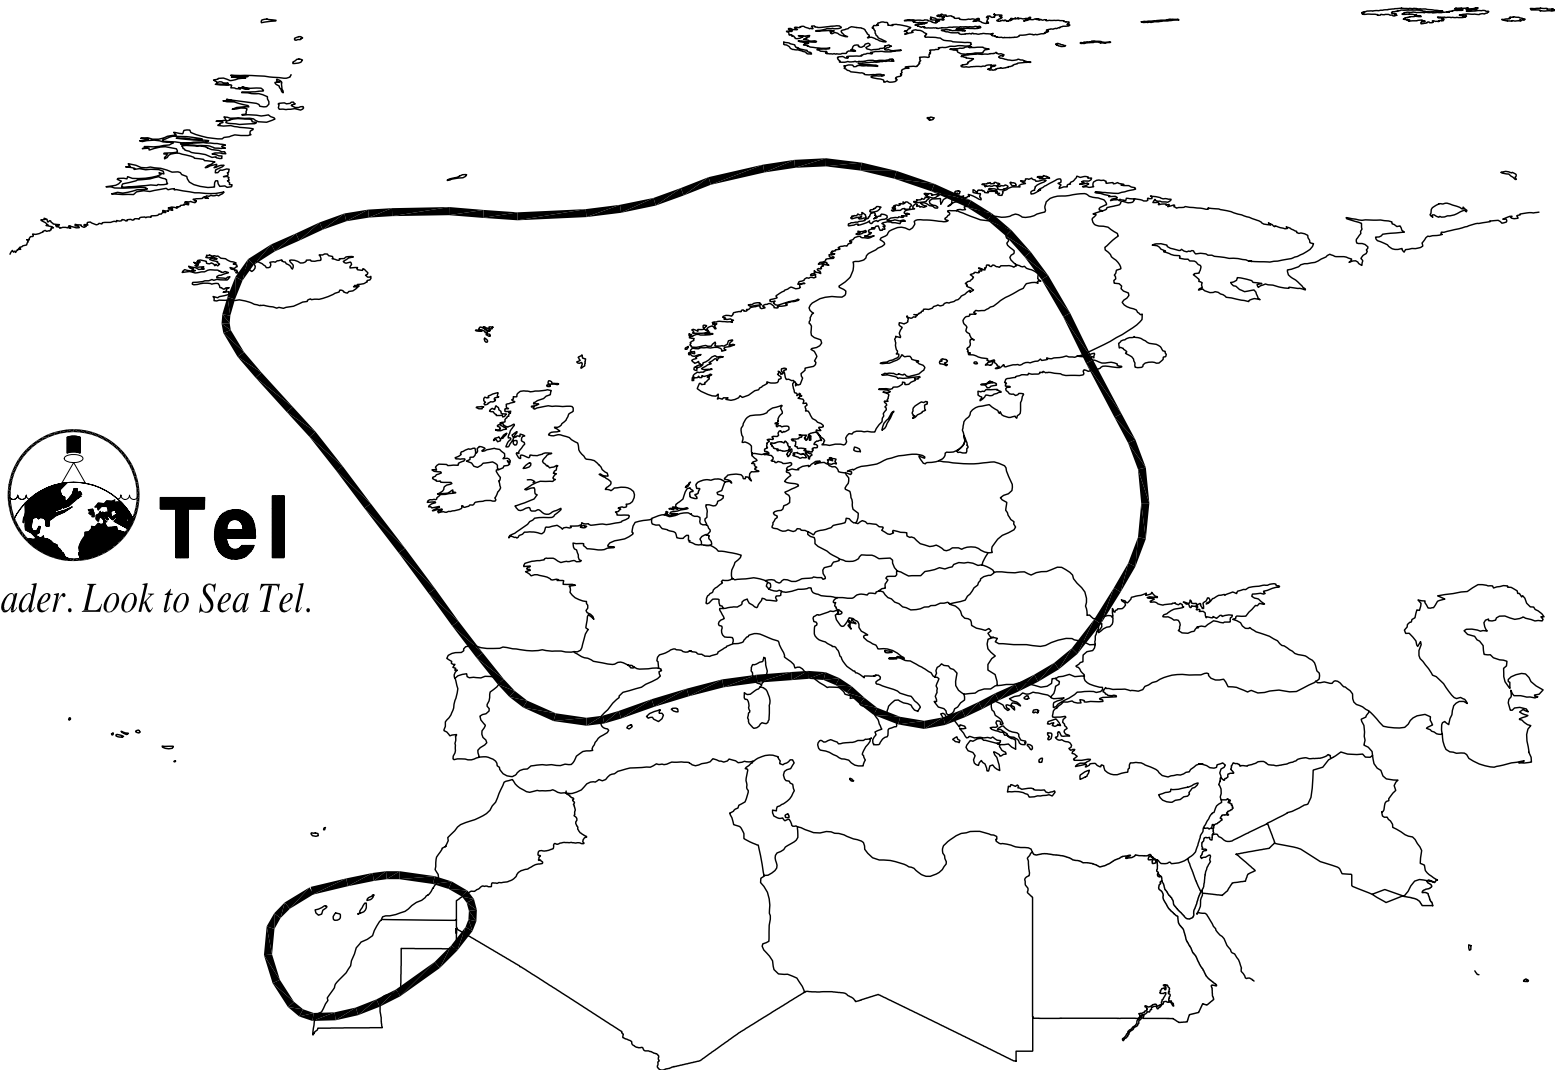

Look to the leader. Look to Sea Tel.

Please note that while this information is believed to be correct, Sea Tel has no control over actual satellite operation or footprint coverage. This coverage map is intended as a guide to reception and the actual coverage area and signal strength may vary. Also, signal strength and reception within the footprint may be affected by weather.

Model: Coastal 24
28.5 E EuroBird
Use Quad European Linear LNB

Document No.: 124987-07
Revision A