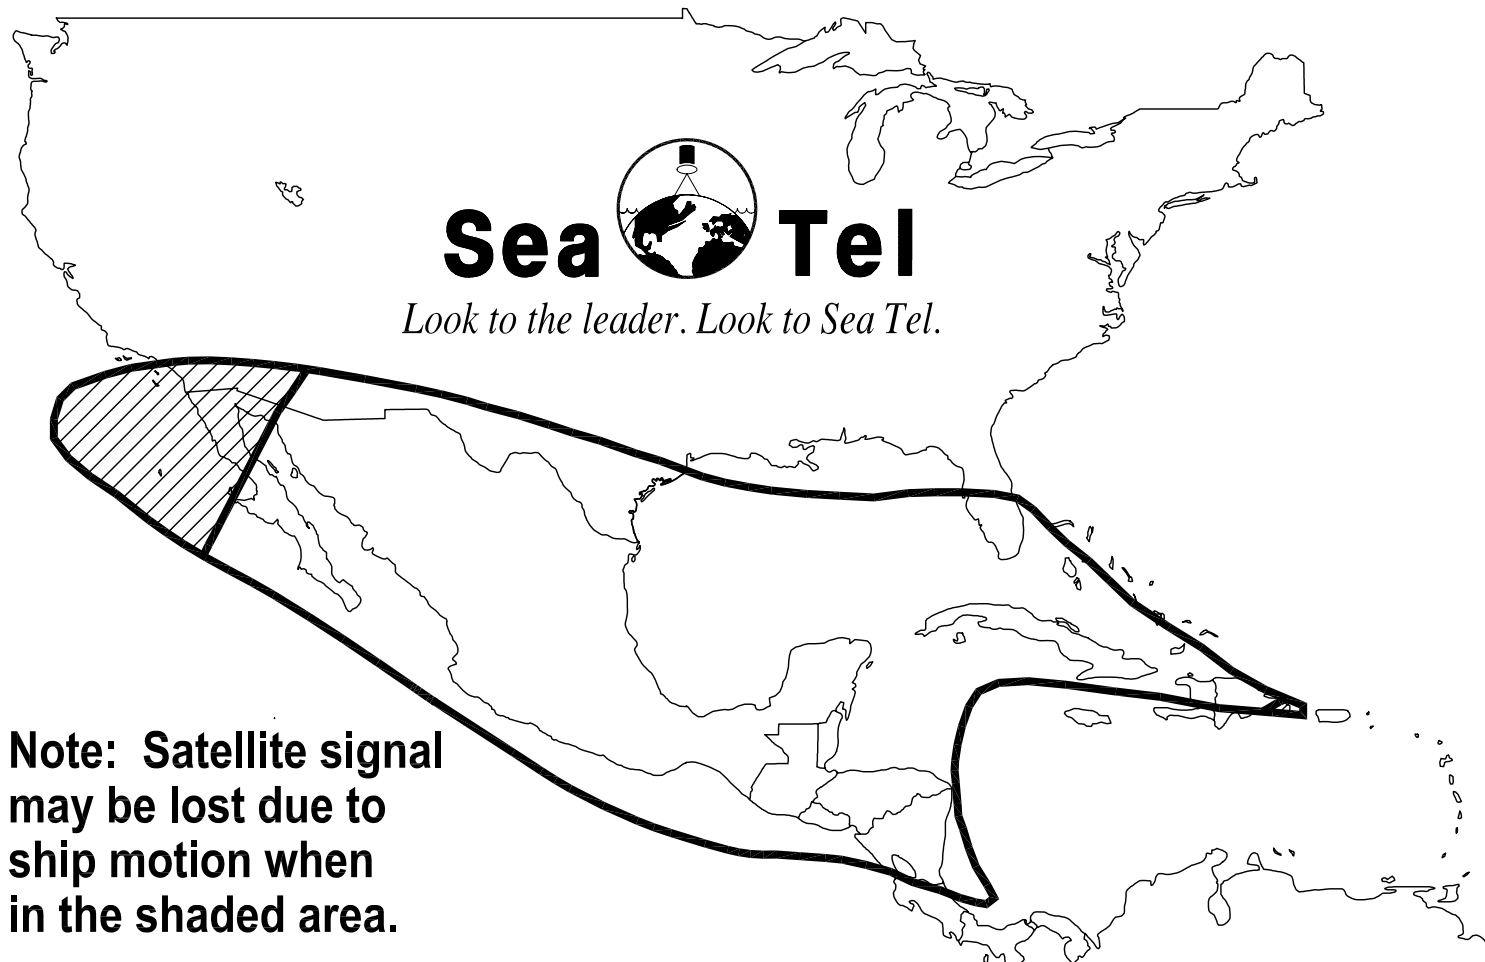

Sea Tel

Look to the leader. Look to Sea Tel.

Note: Satellite signal may be lost due to ship motion when in the shaded area.

Please note that while this information is believed to be correct, Sea Tel has no control over actual satellite operation or footprint coverage. This coverage map is intended as a guide to reception and the actual coverage area and signal strength may vary. Also, signal strength and reception within the footprint may be affected by weather.

**Model: Coastal 24
58.0 W Sky Mexico
Use U.S. Linear or Euro Quad Linear LNB**