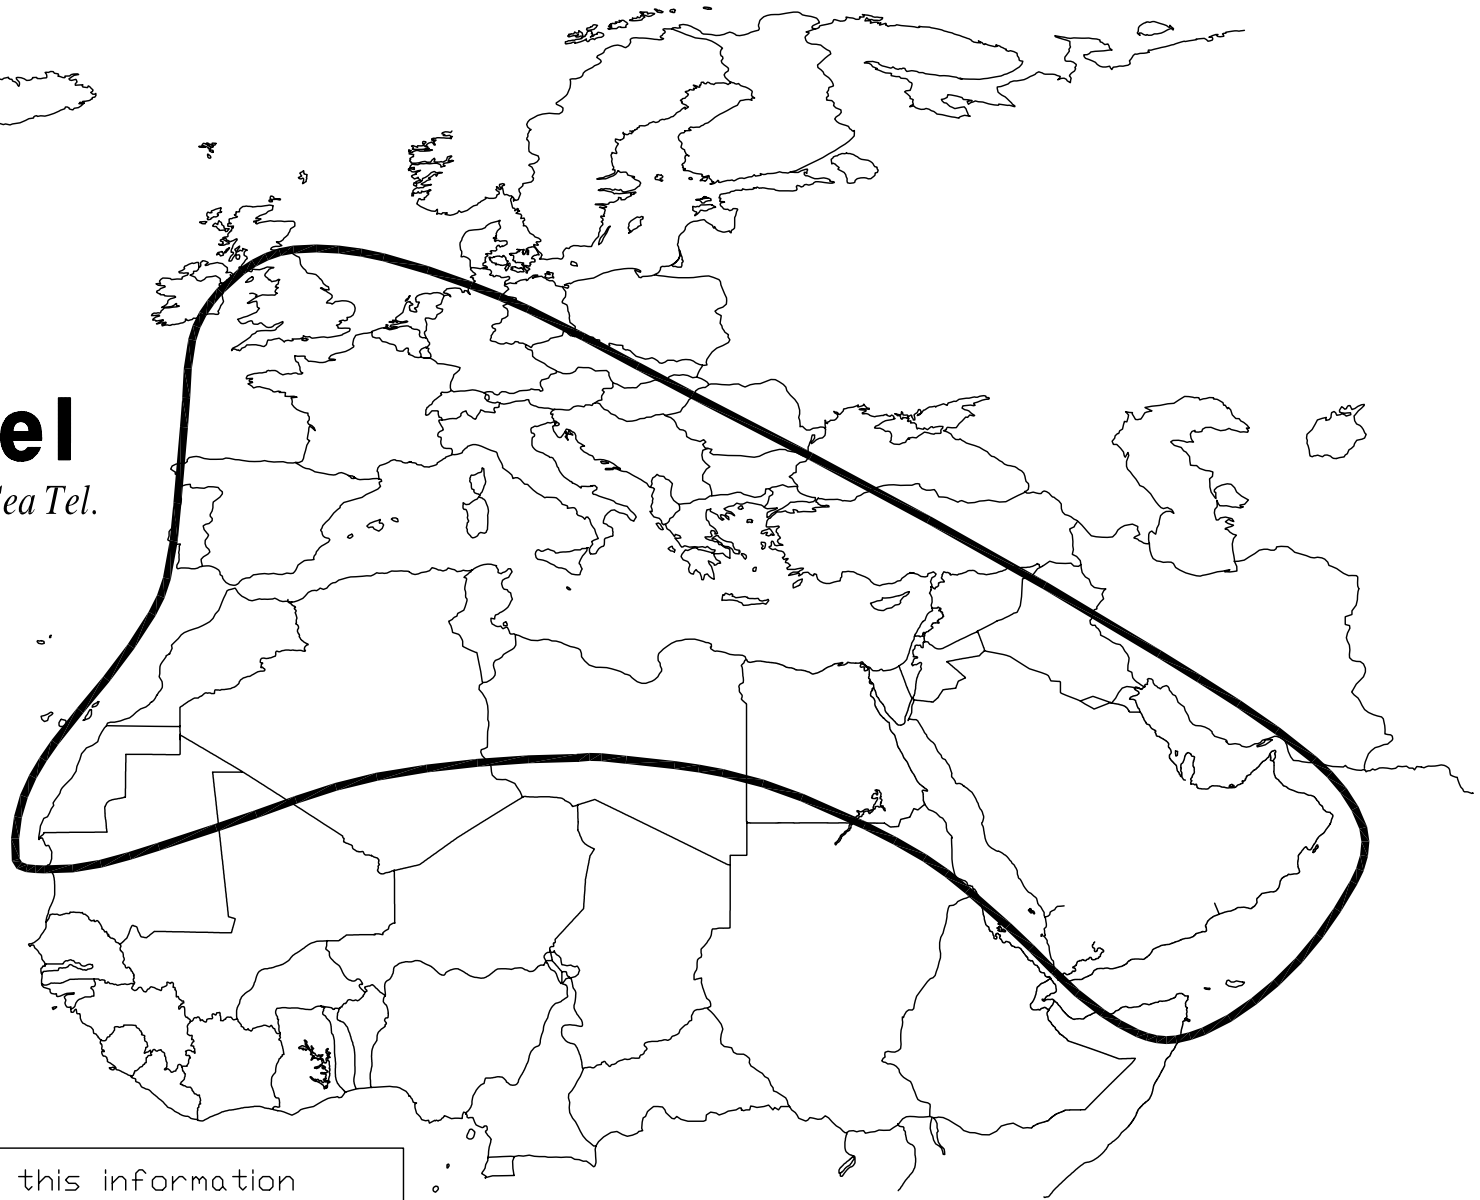

Look to the leader. Look to Sea Tel.

Please note that while this information is believed to be correct, Sea Tel has no control over actual satellite operation or footprint coverage. This coverage map is intended as a guide to reception and the actual coverage area and signal strength may vary. Also, signal strength and reception within the footprint may be affected by weather.

Model: Coastal 30
26.0E Arabsat 2D/3A
Use Quad European Linear LNB

Document No.: 124990-03
Revision A