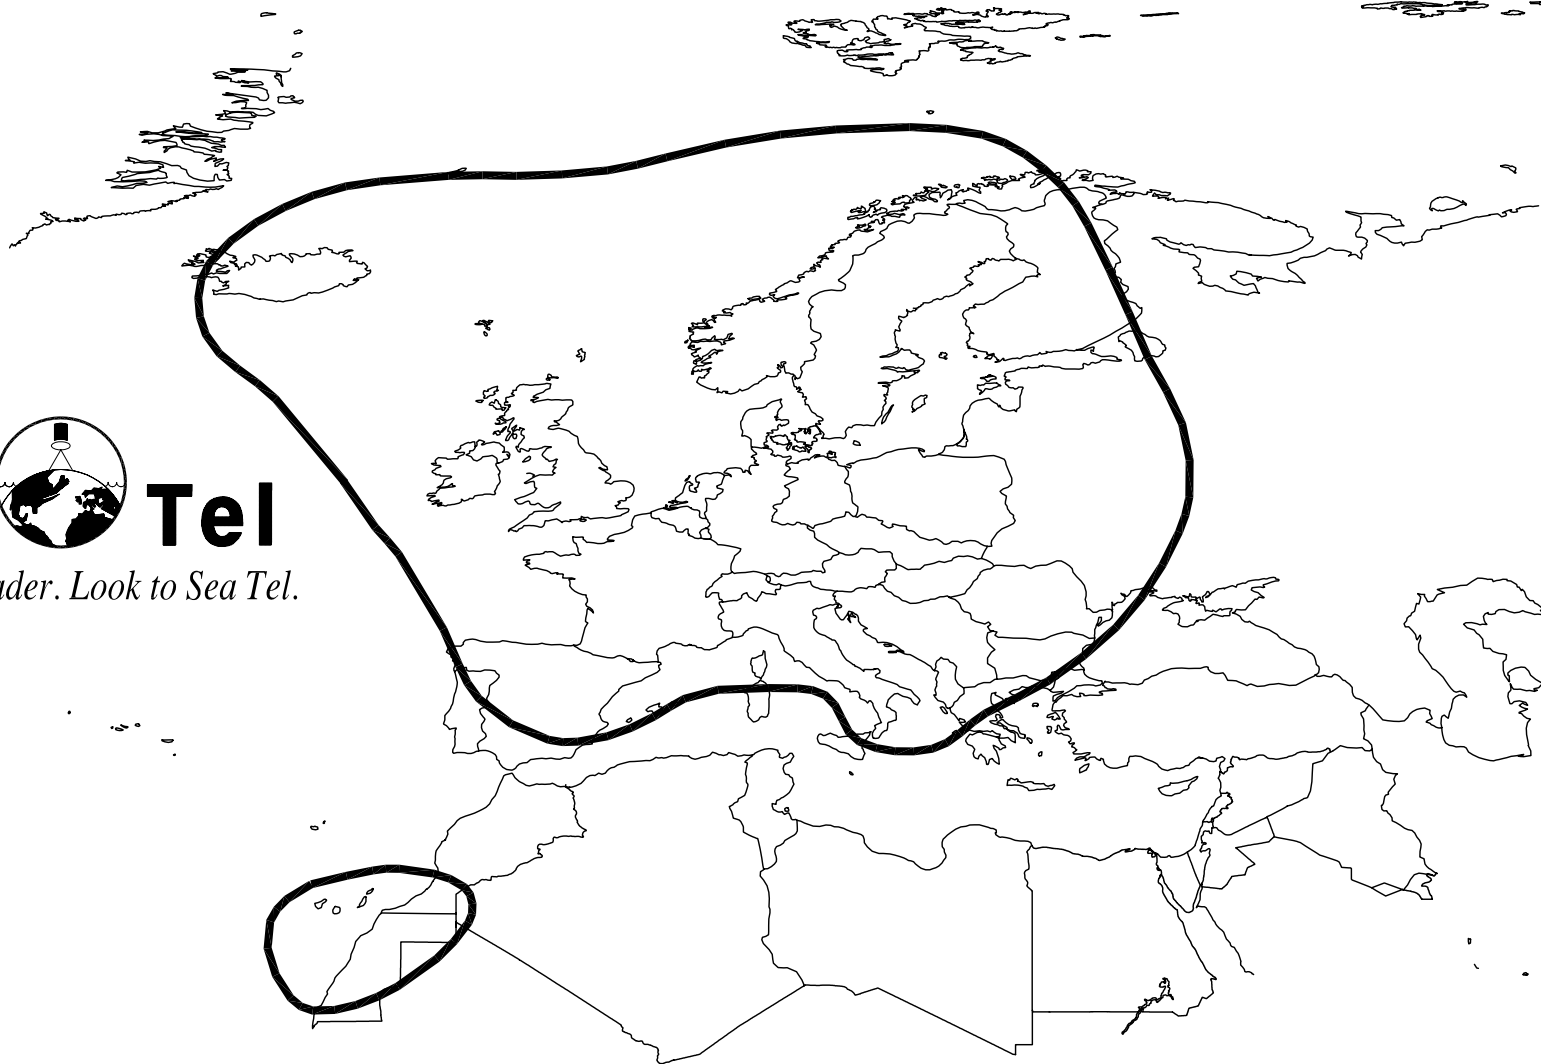

Look to the leader. Look to Sea Tel.

Please note that while this information is believed to be correct, Sea Tel has no control over actual satellite operation or footprint coverage. This coverage map is intended as a guide to reception and the actual coverage area and signal strength may vary. Also, signal strength and reception within the footprint may be affected by weather.

Model: Coastal 30
28.5 E EuroBird
Use Quad European Linear LNB

Document No: 124990-07
Revision A