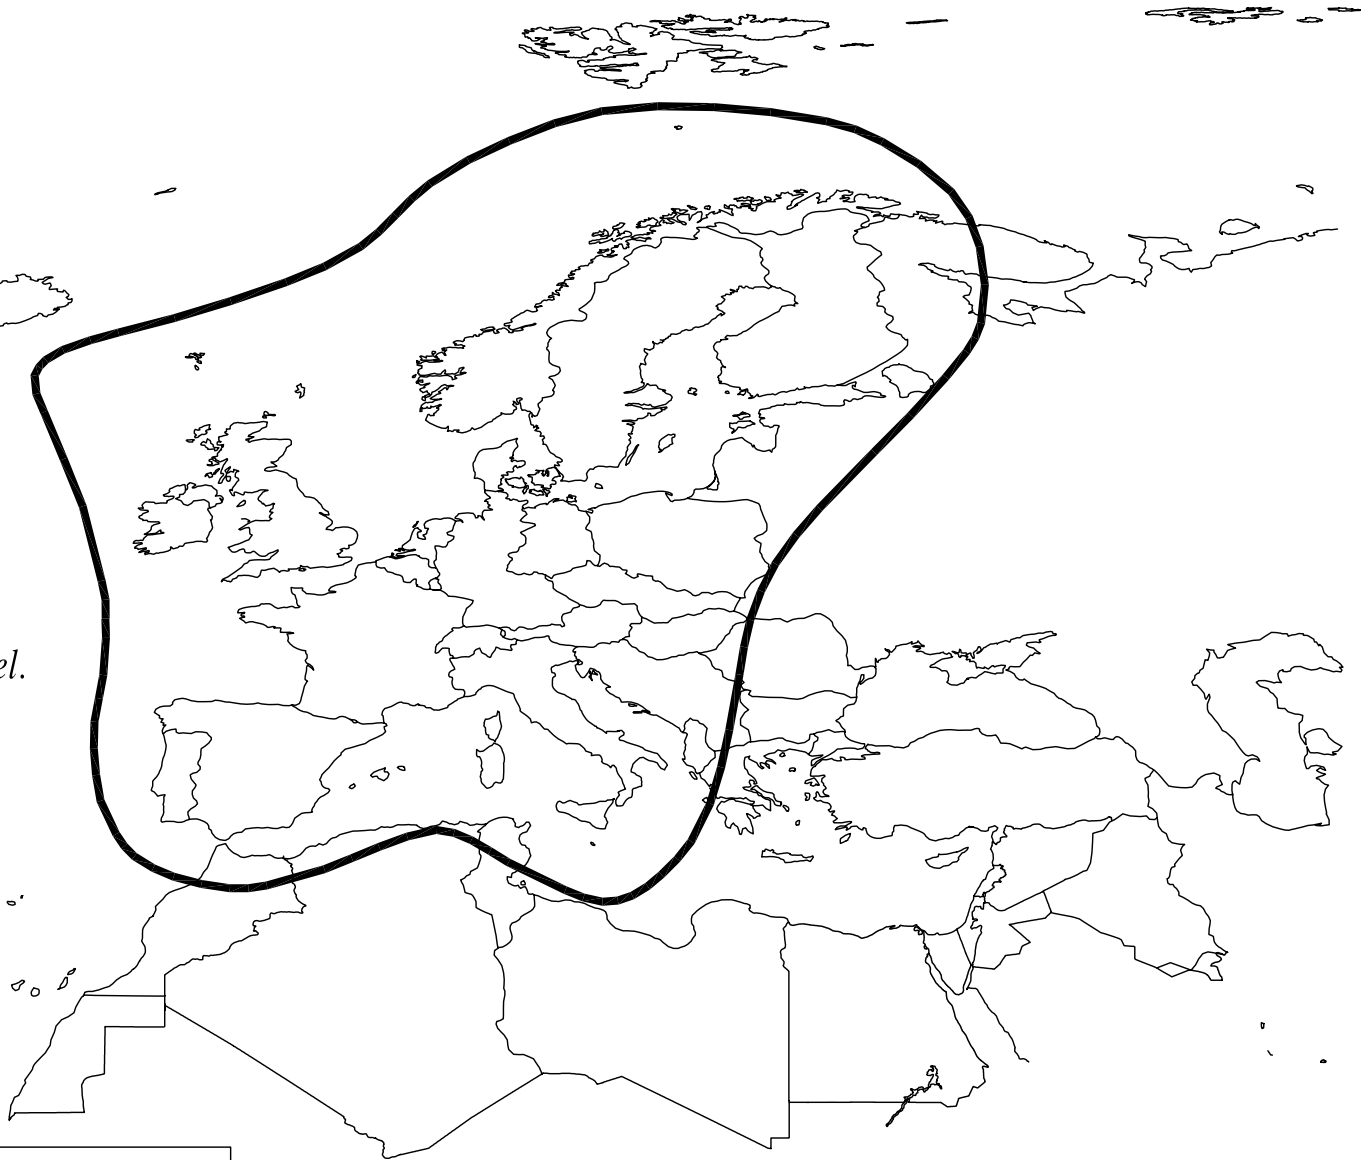

Look to the leader. Look to Sea Tel.

Please note that while this information is believed to be correct, Sea Tel has no control over actual satellite operation or footprint coverage. This coverage map is intended as a guide to reception and the actual coverage area and signal strength may vary. Also, signal strength and reception within the footprint may be affected by weather.

Model: 3004
13.0 E HotBird (Super Beam)
Use Quad European Linear LNB

Document No.: 124991-02
Revision A