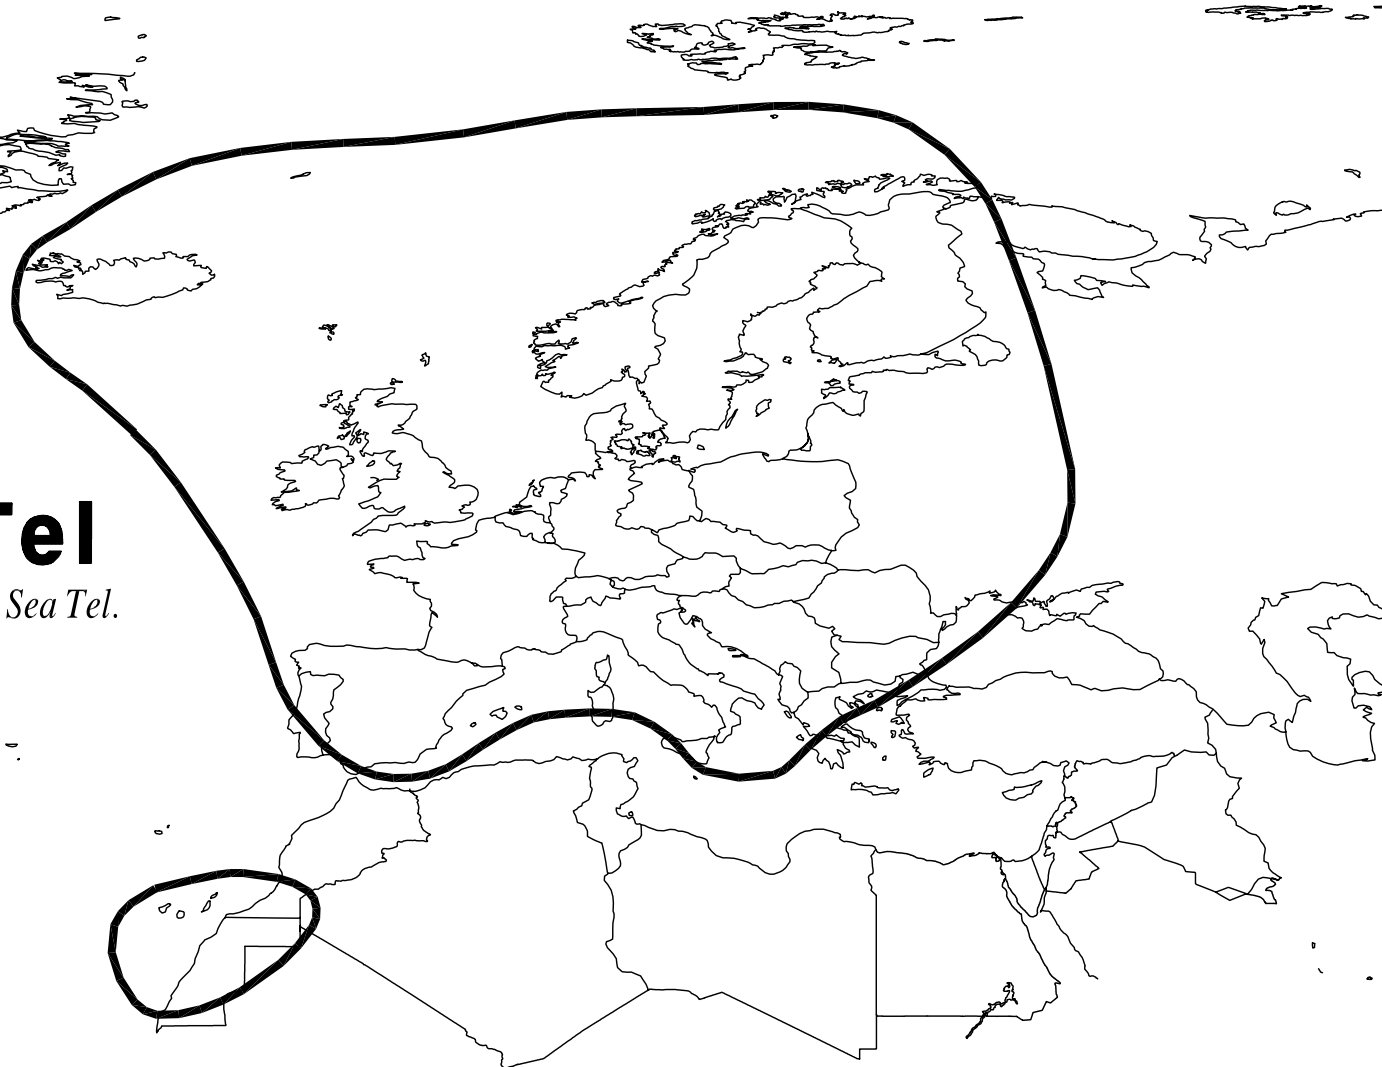

Look to the leader. Look to Sea Tel.

Please note that while this information is believed to be correct, Sea Tel has no control over actual satellite operation or footprint coverage. This coverage map is intended as a guide to reception and the actual coverage area and signal strength may vary. Also, signal strength and reception within the footprint may be affected by weather.

Model: 3004
28.5 E EuroBird
Use Quad European Linear LNB

Document No.: 124991-07
Revision A