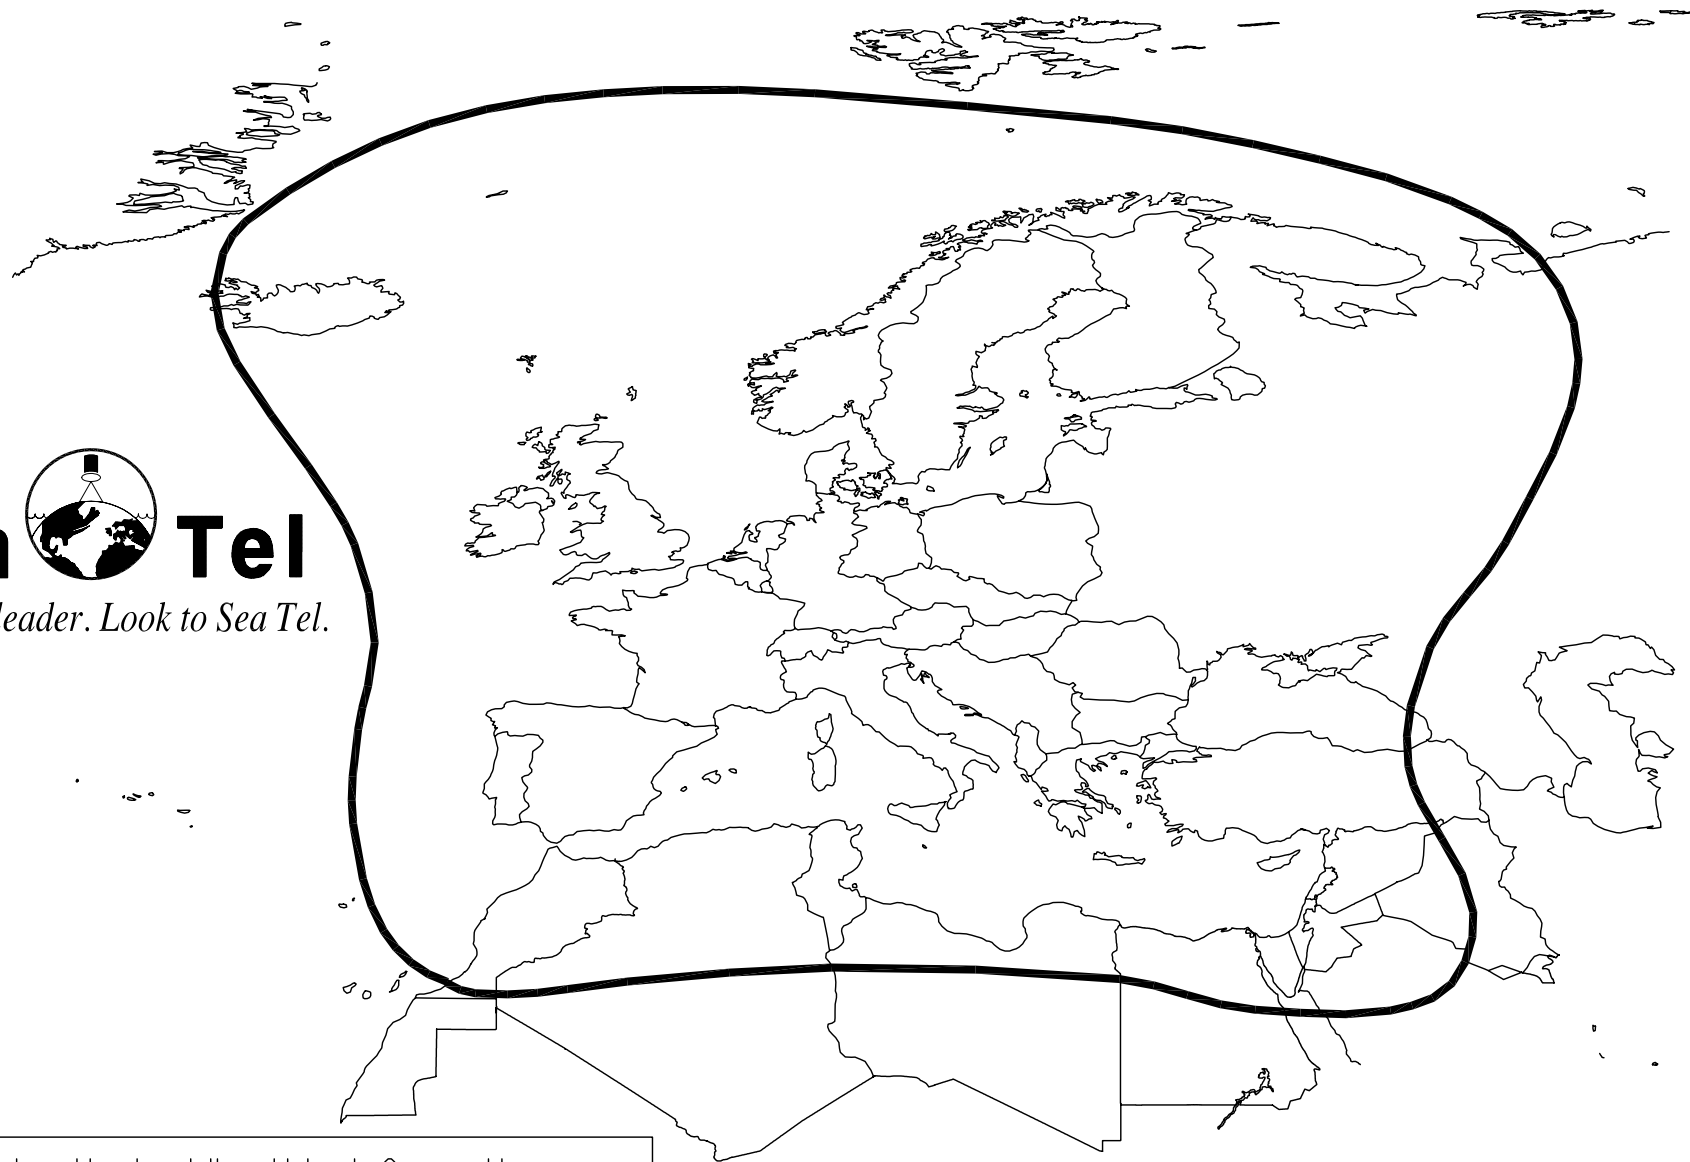

*Look to the leader. Look to Sea Tel.*

Please note that while this information is believed to be correct, Sea Tel has no control over actual satellite operation or footprint coverage. This coverage map is intended as a guide to reception and the actual coverage area and signal strength may vary. Also, signal strength and reception within the footprint may be affected by weather.

**Model: 4004**  
**13.0 E HotBird (Wide Beam)**  
**Use Quad European Linear LNB**

Document No.: 124992-01  
Revision A