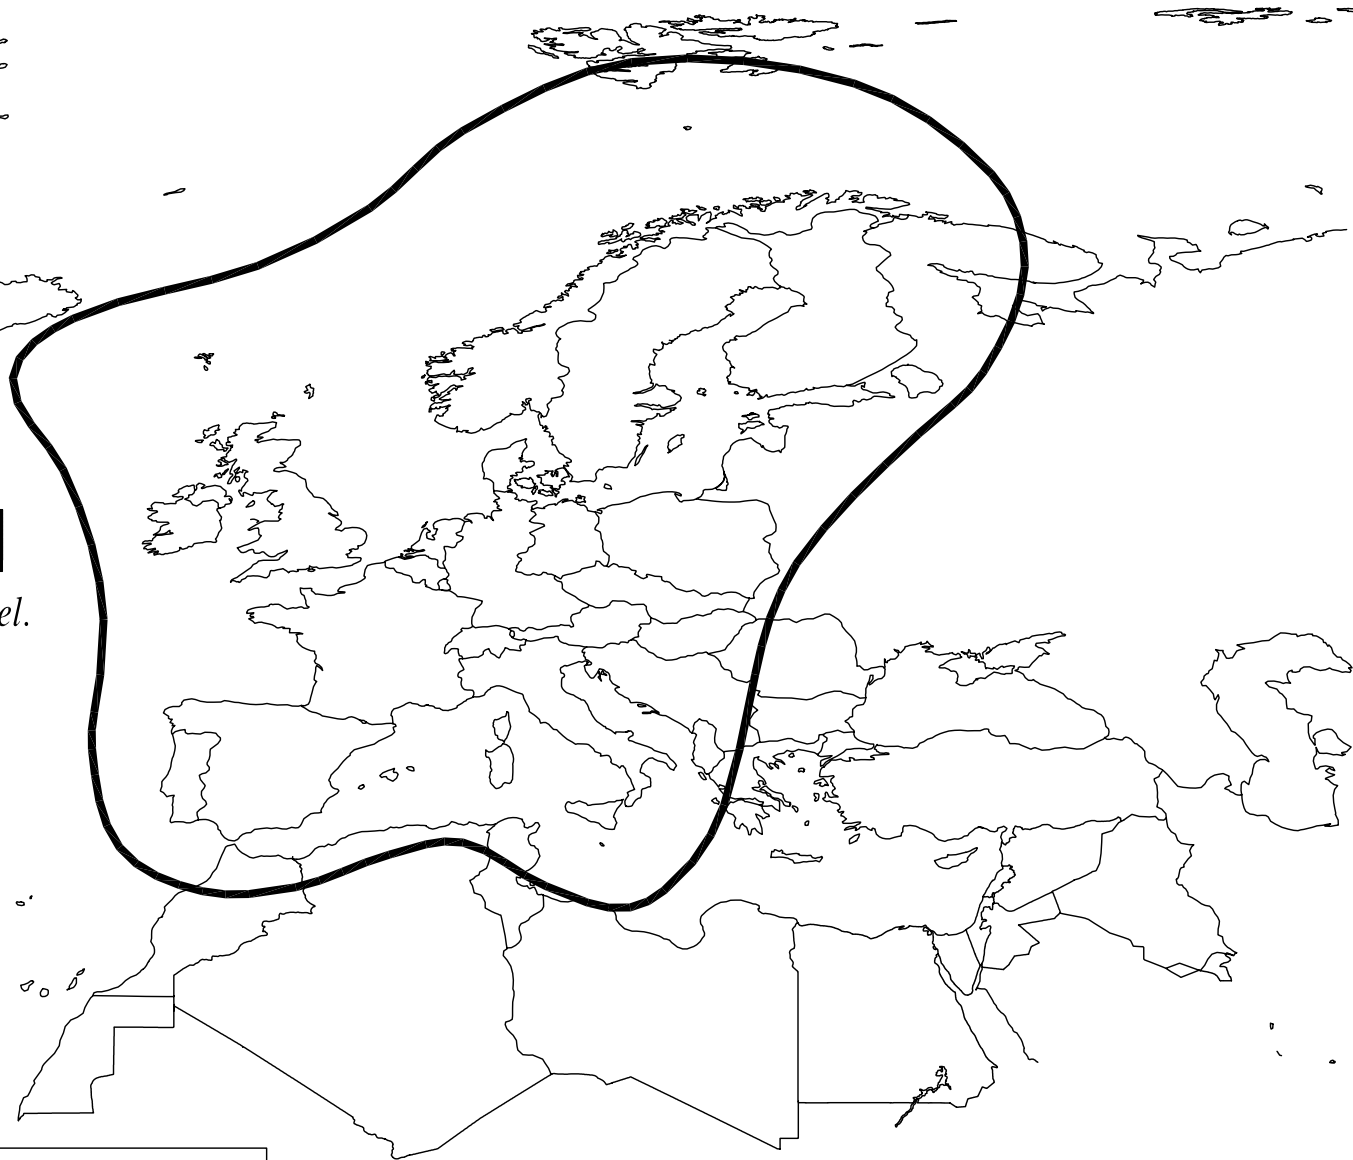

Look to the leader. Look to Sea Tel.

Please note that while this information is believed to be correct, Sea Tel has no control over actual satellite operation or footprint coverage. This coverage map is intended as a guide to reception and the actual coverage area and signal strength may vary. Also, signal strength and reception within the footprint may be affected by weather.

Model: 4004
13.0 E HotBird (Super Beam)
Use Quad European Linear LNB

Document No.: 124992-02
Revision A