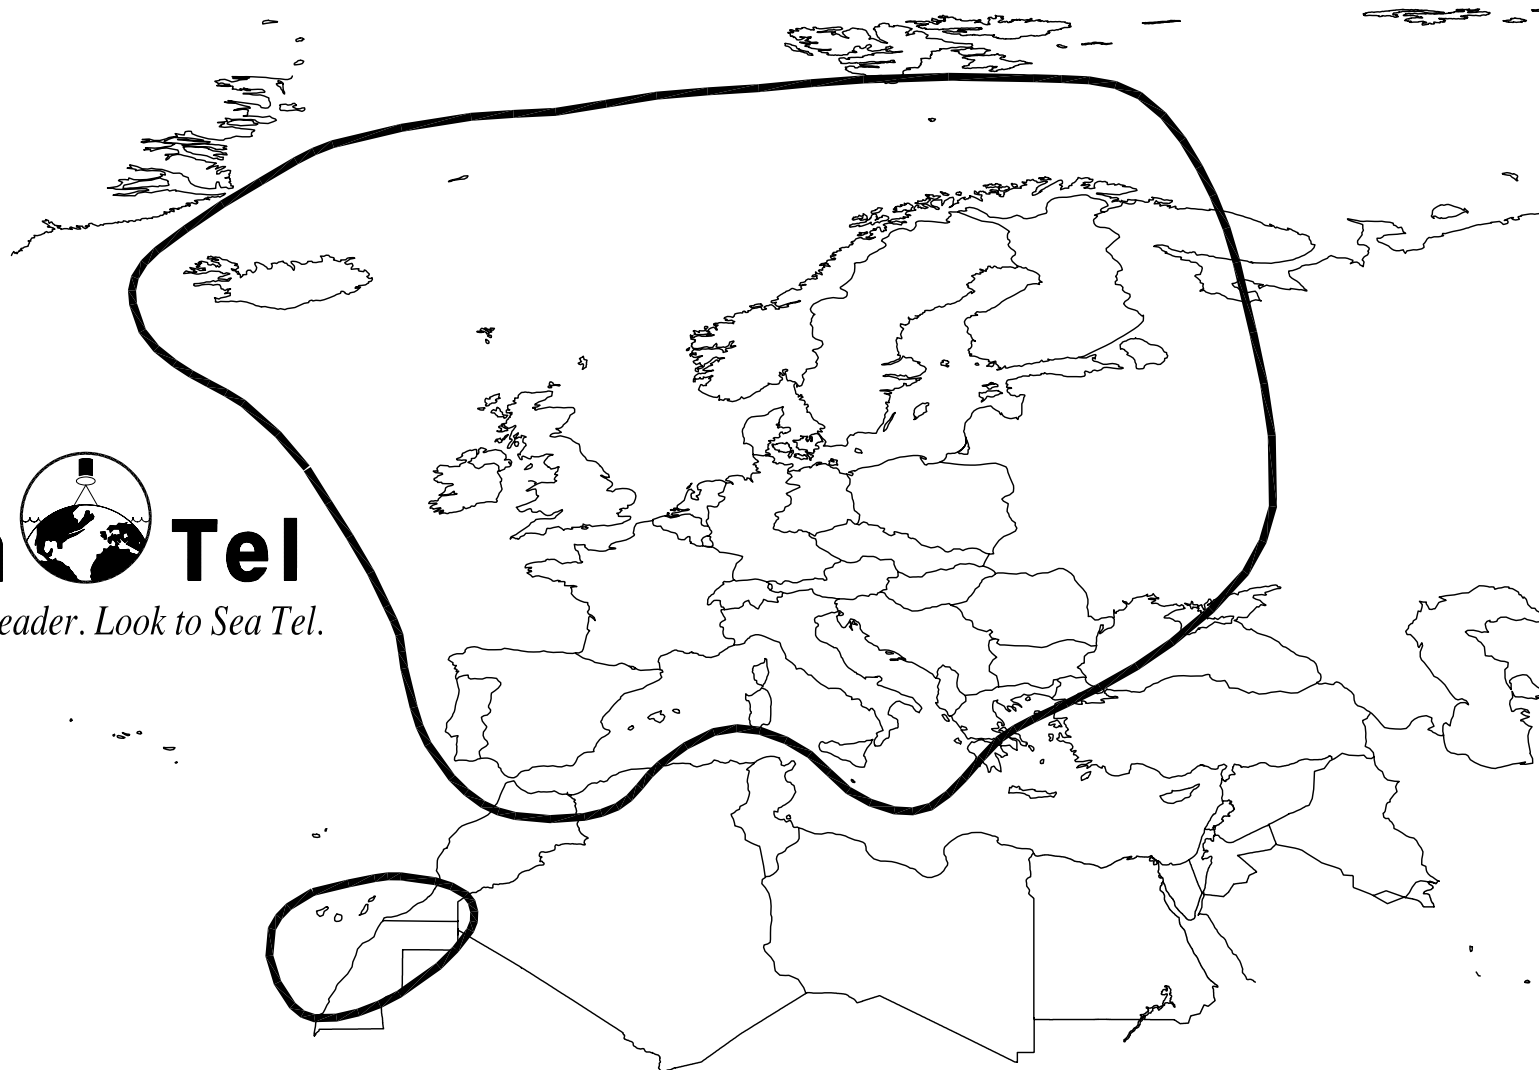

Look to the leader. Look to Sea Tel.

Please note that while this information is believed to be correct, Sea Tel has no control over actual satellite operation or footprint coverage. This coverage map is intended as a guide to reception and the actual coverage area and signal strength may vary. Also, signal strength and reception within the footprint may be affected by weather.

Model: 4004
28.5 E EuroBird
Use Quad European Linear LNB

Document No.: 124992-07
Revision A