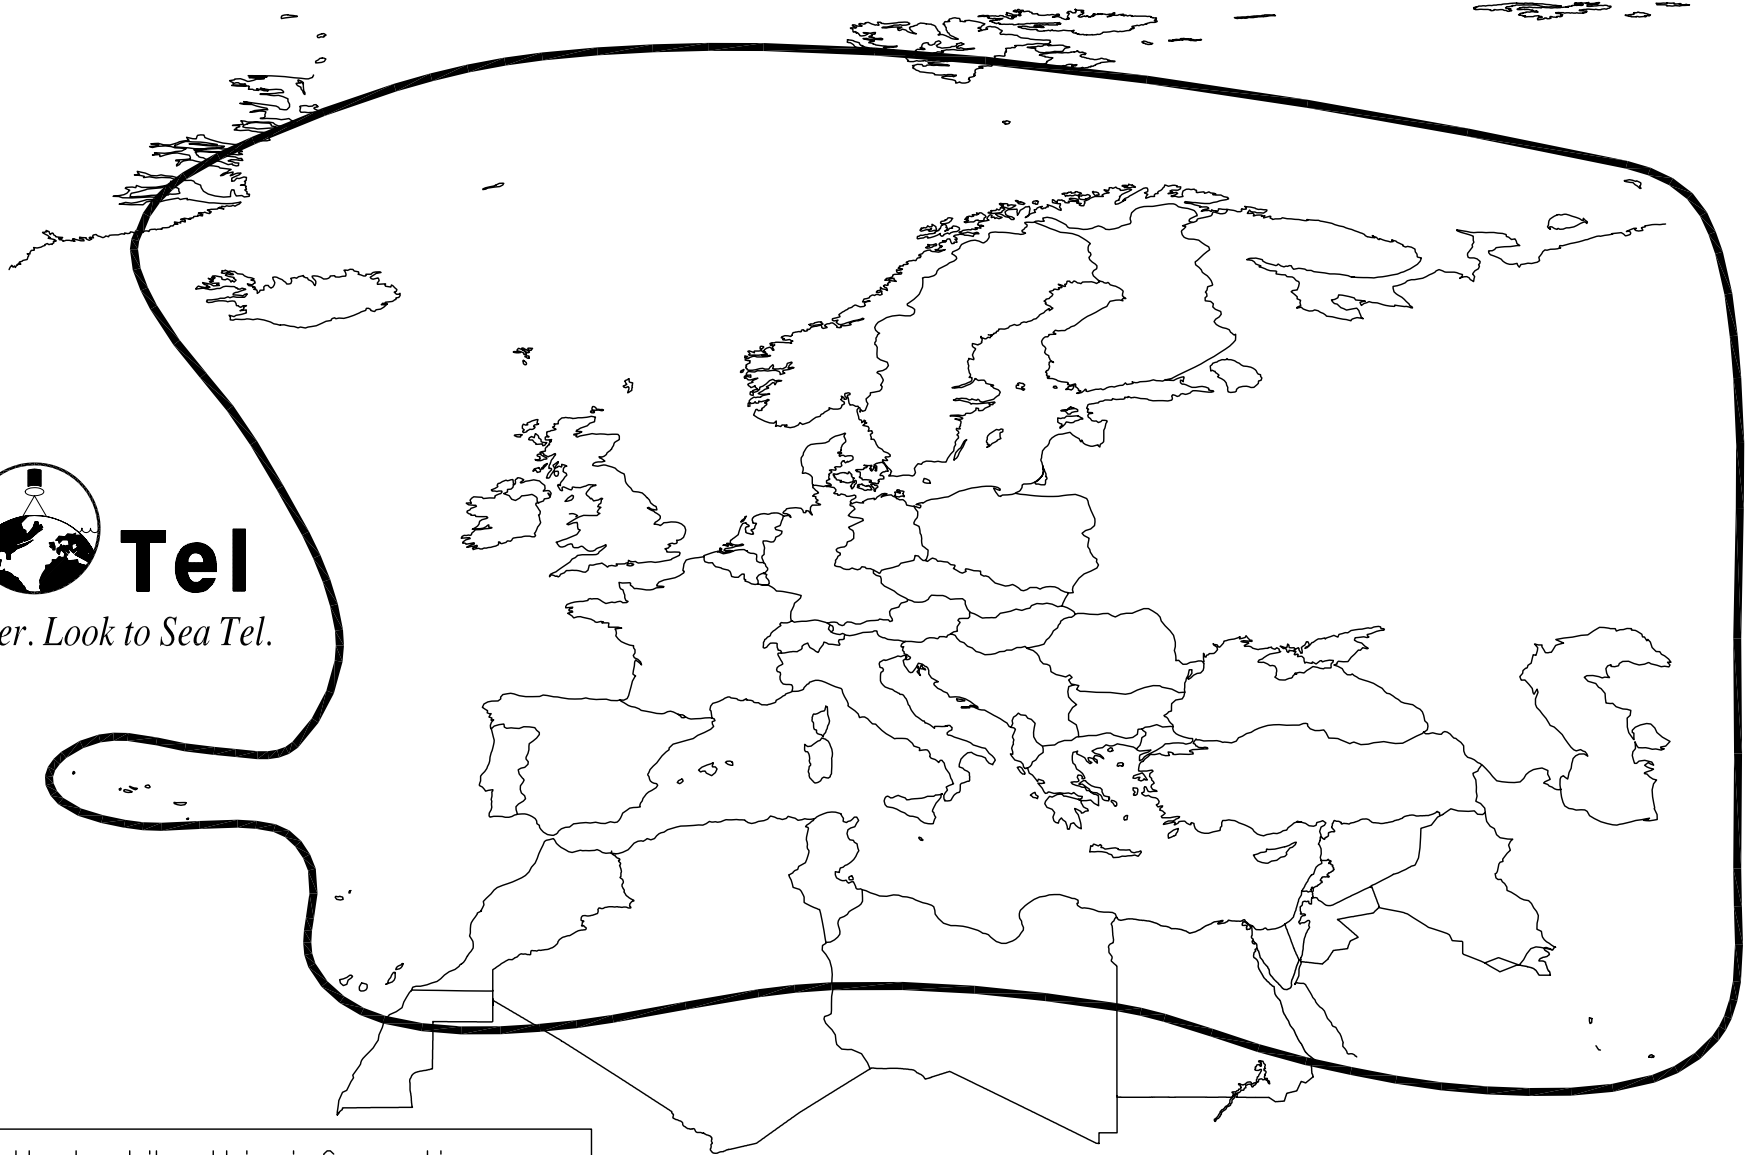

Look to the leader. Look to Sea Tel.

Please note that while this information is believed to be correct, Sea Tel has no control over actual satellite operation or footprint coverage. This coverage map is intended as a guide to reception and the actual coverage area and signal strength may vary. Also, signal strength and reception within the footprint may be affected by weather.

Model: 5004
13.0 E HotBird (Wide Beam)
Use Quad European Linear LNB

Document No.: 124993-01
Revision A